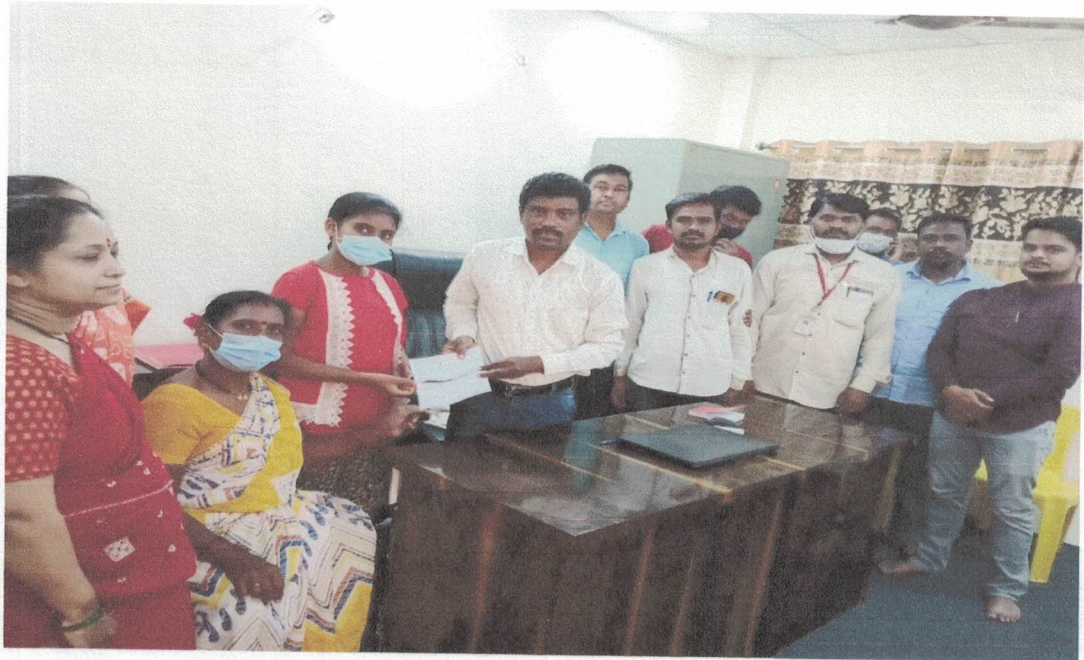

Deogiri Pratishthan's

TULSI COLLEGE OF COMPUTER SCIENCE & INFORMATION TECHNOLOGY, BEED

Adoption of Student Activity Organized Report

Academic Year -2022-2023

Title of the Activity	Financial Help & Distribution of Mobile.
Date of Activity organized	24-07-2022
No of Participant (student & Staff)	Student, Parent & Staff.
Place	Tulsi College of Computer Sci & I.T Beed.
Objective of the Activity	Helping Student for Education.
Outcome of the Activity	Development of Student Contribution to Social Cause.

Financial Help & Distribution of Mobile 24-07-2022

Y. V. Laxdige
Co-Ordinator
Tulsi College of Computer
Sci. & I.T., Beed-431122

R.M.
Principal
Tulsi College of Computer
Sci & I.T. Beed-431122

It sounds like you're looking for information about financial assistance and mobile distribution at Tulsi College in Beed. While I don't have specific details about that institution, many colleges offer financial aid programs and initiatives to support students, including mobile distribution for educational purposes.